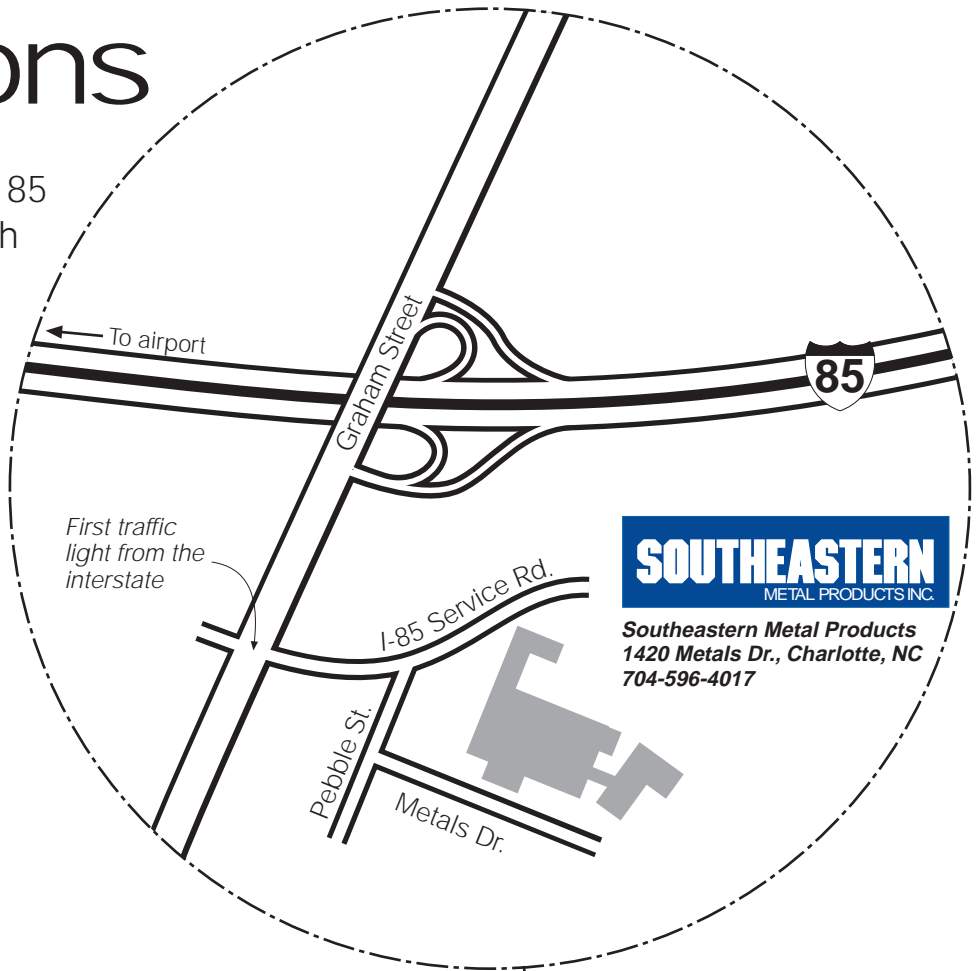

Directions

We are located near the intersection of Interstate 85 and Graham Street, north of downtown Charlotte. These maps will help guide you to us.

From Graham Street turn left at the first traffic light from the Interstate. Take the first right, then the first left. We are the second building on the left.

From the airport...

Drive out Airport Freeway until you see a sign directing you to I-85. This will put you in the left lane, which deposits you onto Billy Graham Parkway. After a little over a mile turn right onto I-85 North. After about 7 miles, take the Graham Street exit, and follow the map above.